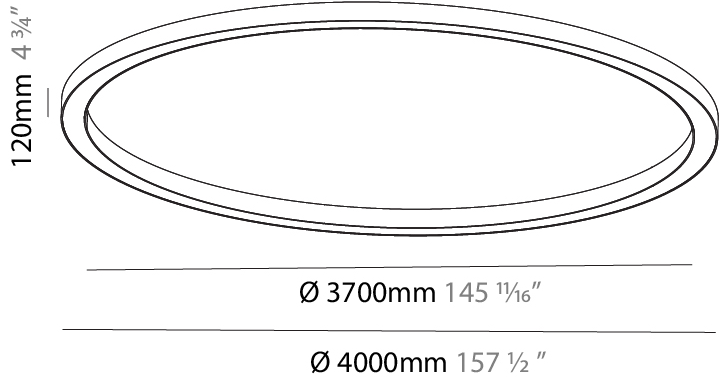

1. To build a product code in our configurator select the specify button on the base model # product page
2. To build a manual product code on this datasheet choose from the options listed below in blue font and add the suffix to the base model #

GENERAL

Series: Glorious
Subseries: Glorious
Brand: Prolight
Division: Architectural
Mounting Type: Surface
Mounting Location: Ceiling
Subcategory: Ambient

PHYSICAL

Shape: Round
Diameter (mm): 4000
Diameter (in): 157 1/2
Height (mm): 120
Height (in): 4 3/4
Light Distribution: Direct
Weight (kg): 49.661
Weight (lbs): 109.25
Diffuser: PMMA - Opal
Fixture Finish: SSR / BKV / CWI / CRY / HAB / UFT / ITA / RUA / FTG / MYG / LOD / PUS / FRO / FUP / KIA / POP / BLS / SPG / MEY / GOH / GUM / CHC / COM / ABZ / JAG / OBR / MOS / ROR
Fixture Material: Aluminum

ELECTRICAL

Lamp Type: LED (Zhaga Standard)
Input Wattage (W): 200
Total Output Wattage (W): 160 / 128 (3500K)
Dimming: Non-Dimming / Phase Dimming (120Vac only) / 0-10V Dimming
Driver Included: Yes
Driver Location: Integrated
Driver Type: Constant Current - 120 / 277Vac
Driver Class: Class 2
Input Voltage (V): 120 - 277
Constant Current (mA): 350 / 1000 (3500K)

LED

Color Temperature (°K): 3000 / 3500 / 4000
Max. Delivered Lumen (lm): 18460 / 19110 / 19500
CRI: >80 CRI
Efficiency (%): 65
Lamp Life (hrs): 50000

OPTICAL

RATINGS AND CERTIFICATIONS

Certified By: Certified for North American Standards
IP rating: IP20