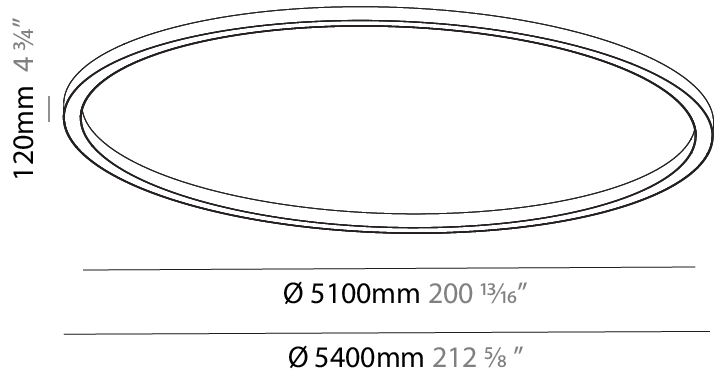

A32920-

base number	LED	Color	Finishes
	Dimming	Temperature	(Diamond)

1. To build a product code in our configurator select the specify button on the base model # product page
2. To build a manual product code on this datasheet choose from the options listed below in blue font and add the suffix to the base model #

GENERAL

Series: Glorious
Subseries: Glorious
Brand: Prolicht
Division: Architectural
Mounting Type: Surface
Mounting Location: Ceiling

PHYSICAL

Diameter (mm): 5400
Diameter (in): 212 ⁵/₈
Height (mm): 120
Height (in): 4 ³/₄
Light Distribution: Direct
Weight (kg): 68
Weight (lbs): 149.6
Diffuser: PMMA - Opal
Fixture Finish: SSR / BKV / CWI / CRY / HAB / UFT / ITA / RUA / FTG / MYG / LOD / PUS / FRO / FUP / KIA / POP / BLS / SPG / MEY / GOH / GUM / CHC / COM / ABZ / JAG / OBR / MOS / ROR
Fixture Material: Aluminum

ELECTRICAL

Lamp Type: LED (Zhaga Standard)
Input Wattage (W): 280
Total Output Wattage (W): 224 / 179.2 (3500K)
Dimming: Non-Dimming / Phase Dimming (120Vac only) / 0-10V Dimming
Driver Included: Yes
Driver Location: Integrated
Driver Type: Constant Current - 120 / 277Vac
Driver Class: Class 2
Input Voltage (V): 120 - 277
Constant Current (MA): 350 / 800 (3500K)

LED

Color Temperature (°K): 3000 / 3500 / 4000
Max. Delivered Lumen (lm): 25840 / 26754 / 27300
CRI: >80 CRI
Efficiency (%): 65
Lamp Life (hrs): 50000

OPTICAL

RATINGS AND CERTIFICATIONS

Certified By: Certified for North American Standards
IP rating: IP20